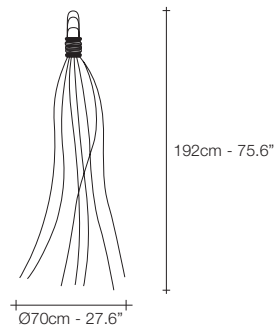

D20P

SATIN NICKEL

LIGHT SOURCE		D20P
230V	E27 LED	15W
	Dimmable	✓
120V	E26 LED	15W
	Dimmable	✓